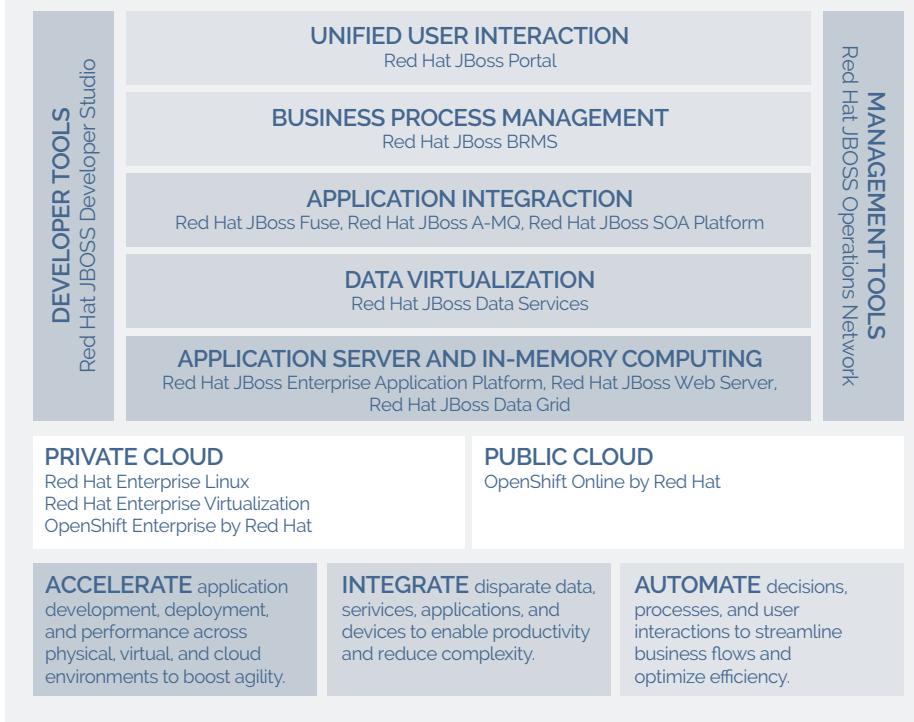

Red Hat JBOSS/Fuse Middleware Integration Solutions from IT People

Why IT People?

- ➔ We are an authorized reseller of Red Hat Middleware products including JBOSS/Fuse, Business Rules Management System (BRMS) and Active MQ
- ➔ We provide complete solutions around the Red Hat JBOSS/Fuse Stack
- ➔ We leverage experienced Red Hat consultants well-versed in the product suite
- ➔ Our Red Hat Middleware lab in Hyderabad, India, provides facilities to execute and test proof-of-concepts and pilot projects for our clients
- ➔ Our consultants have deep experience executing projects using JBOSS Middleware stacks
- ➔ We have a pool of JBOSS/Fuse certified developers to execute local and global projects
- ➔ Our core expertise in systems integration, combined with Red Hat's open source technology makes for a winning combination

IT People Red Hat Middleware Services

Consulting

- ➔ Modernization Strategy
- ➔ Integration Architecture
- ➔ Proof-of-Concepts and Pilots
- ➔ Business Process Management Strategy
- ➔ Migration from existing middleware to Red Hat

Talent Augmentation

- ➔ Red Hat Product Training
- ➔ Providing Resources Skilled in JBOSS/Fuse, Drools, BRMS, DVS, Data Grid, Active MQ
- ➔ Mentoring

Managed Services

- ➔ Project Management
- ➔ Requirements Management
- ➔ Solution Integration Design
- ➔ Implementation
- ➔ QA and Testing

Red Hat JBOSS Middleware Portfolio

About IT People

IT People is a next-generation IT services and workforce solutions firm. We provide consulting, managed services and staffing to Fortune 500 corporations, public agencies, and small and mid-sized businesses throughout North America. Our specialties include IT modernization, infrastructure and applications optimization, and management. We enable organizations to achieve their business goals by transforming their IT processes, applications and infrastructure using the latest technologies for cloud, big data, mobile and social, and by providing them with exceptional talent when they need supplemental staff.

Our Vision and Mission

We are passionate about co-creating value with our customers and employees by offering IT services through applied thought and innovation with the commitment and integrity to deliver quality solutions on time, every time.

Contact Sales

919.806.3535 - U.S.
91.40.40.172.200 - India
sales@itpeoplecorp.com
www.itpeoplecorp.com

Corporate Headquarters

One Copley Parkway, Suite 216
Morrisville, North Carolina 27560

India Technology Center

4th Floor, Jyothi Celesta, Plot No. 66,
Block No.- B, Kavuri Hills, Madhapur,
Hyderabad-500081